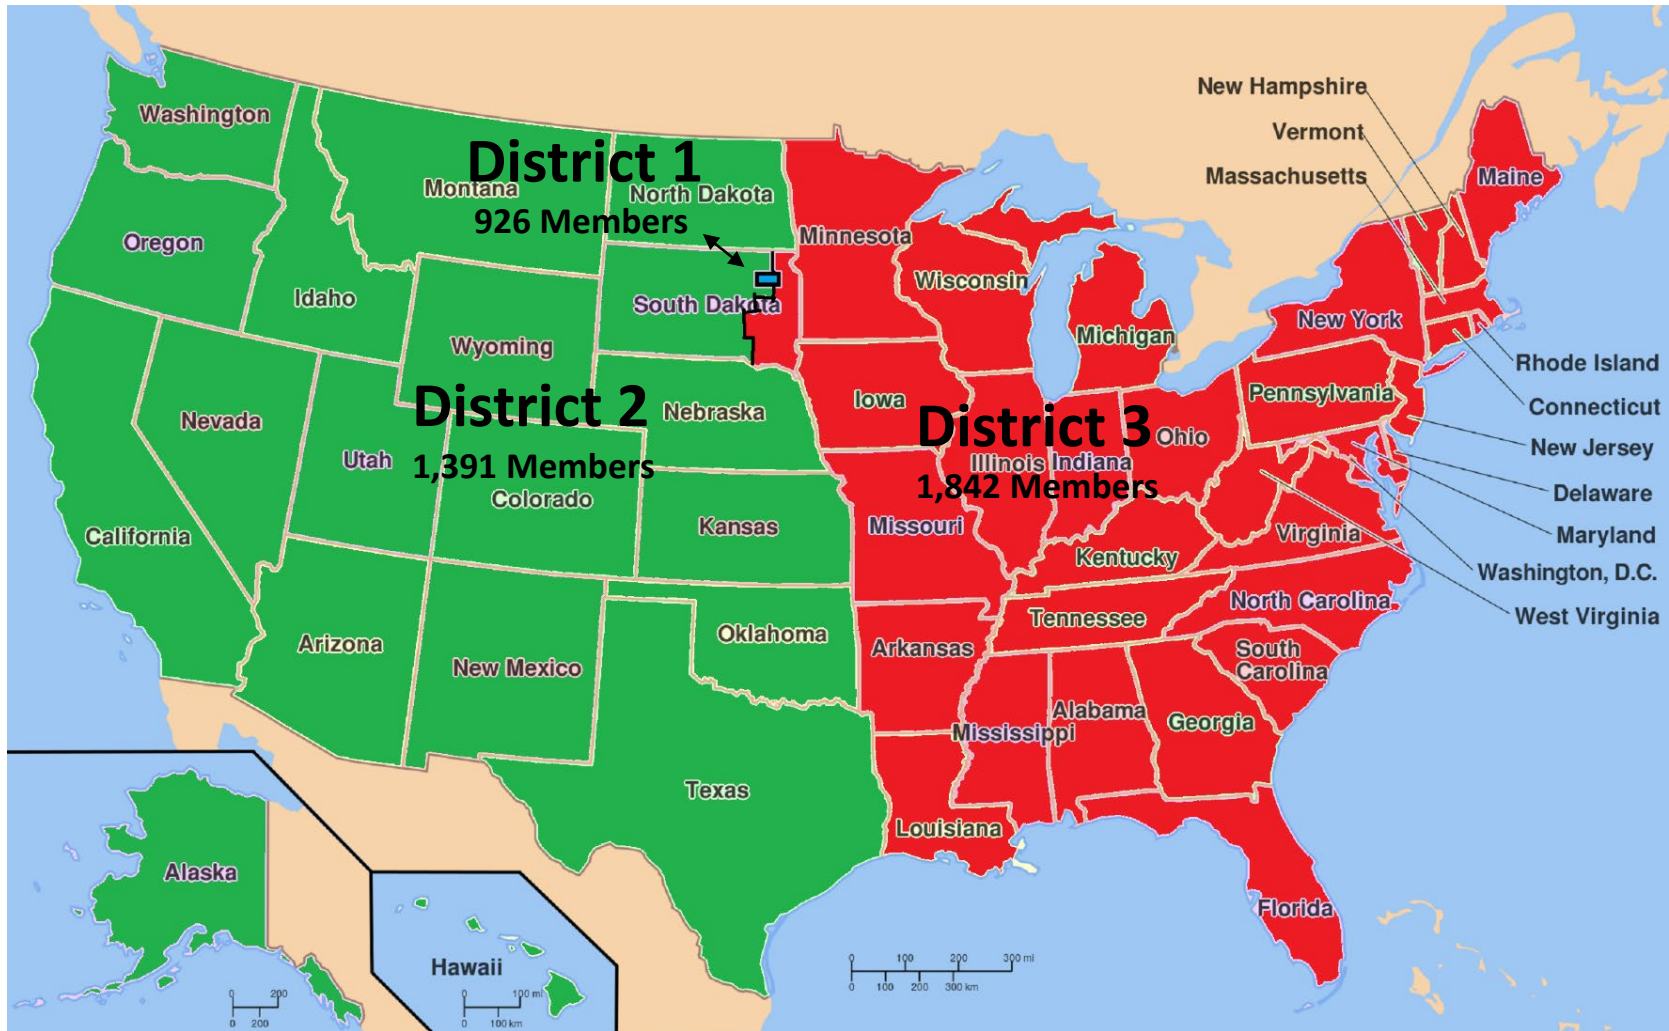

GLCP Membership Districts

District 1: All of Codrington County and the entire portion of Clark County that is north of Hwy 212.

District 2: The entire portion of Hamlin County that is west of Hwy 81, the entire portion of Clark County that is south of Hwy 212. All South Dakota counties west of the above marked line that follows the county borders and all states west of the South Dakota/Minnesota state lines.

District 3: All South Dakota counties east of the above-marked line that follows the county borders and all states east of the South Dakota/Minnesota state lines.

GLCP Membership Districts

District 1

District 2

District 3

District 1: All of Codington County and the entire portion of Clark County that is north of Hwy 212.

District 2: The entire portion of Hamlin County that is west of Hwy 81, the entire portion of Clark County that is south of Hwy 212. All South Dakota counties west of the above marked line that follows the county borders and all states west of the South Dakota/Minnesota state lines.

District 3: All South Dakota counties east of the above-marked line that follows the county borders and all states east of the South Dakota/Minnesota state lines.