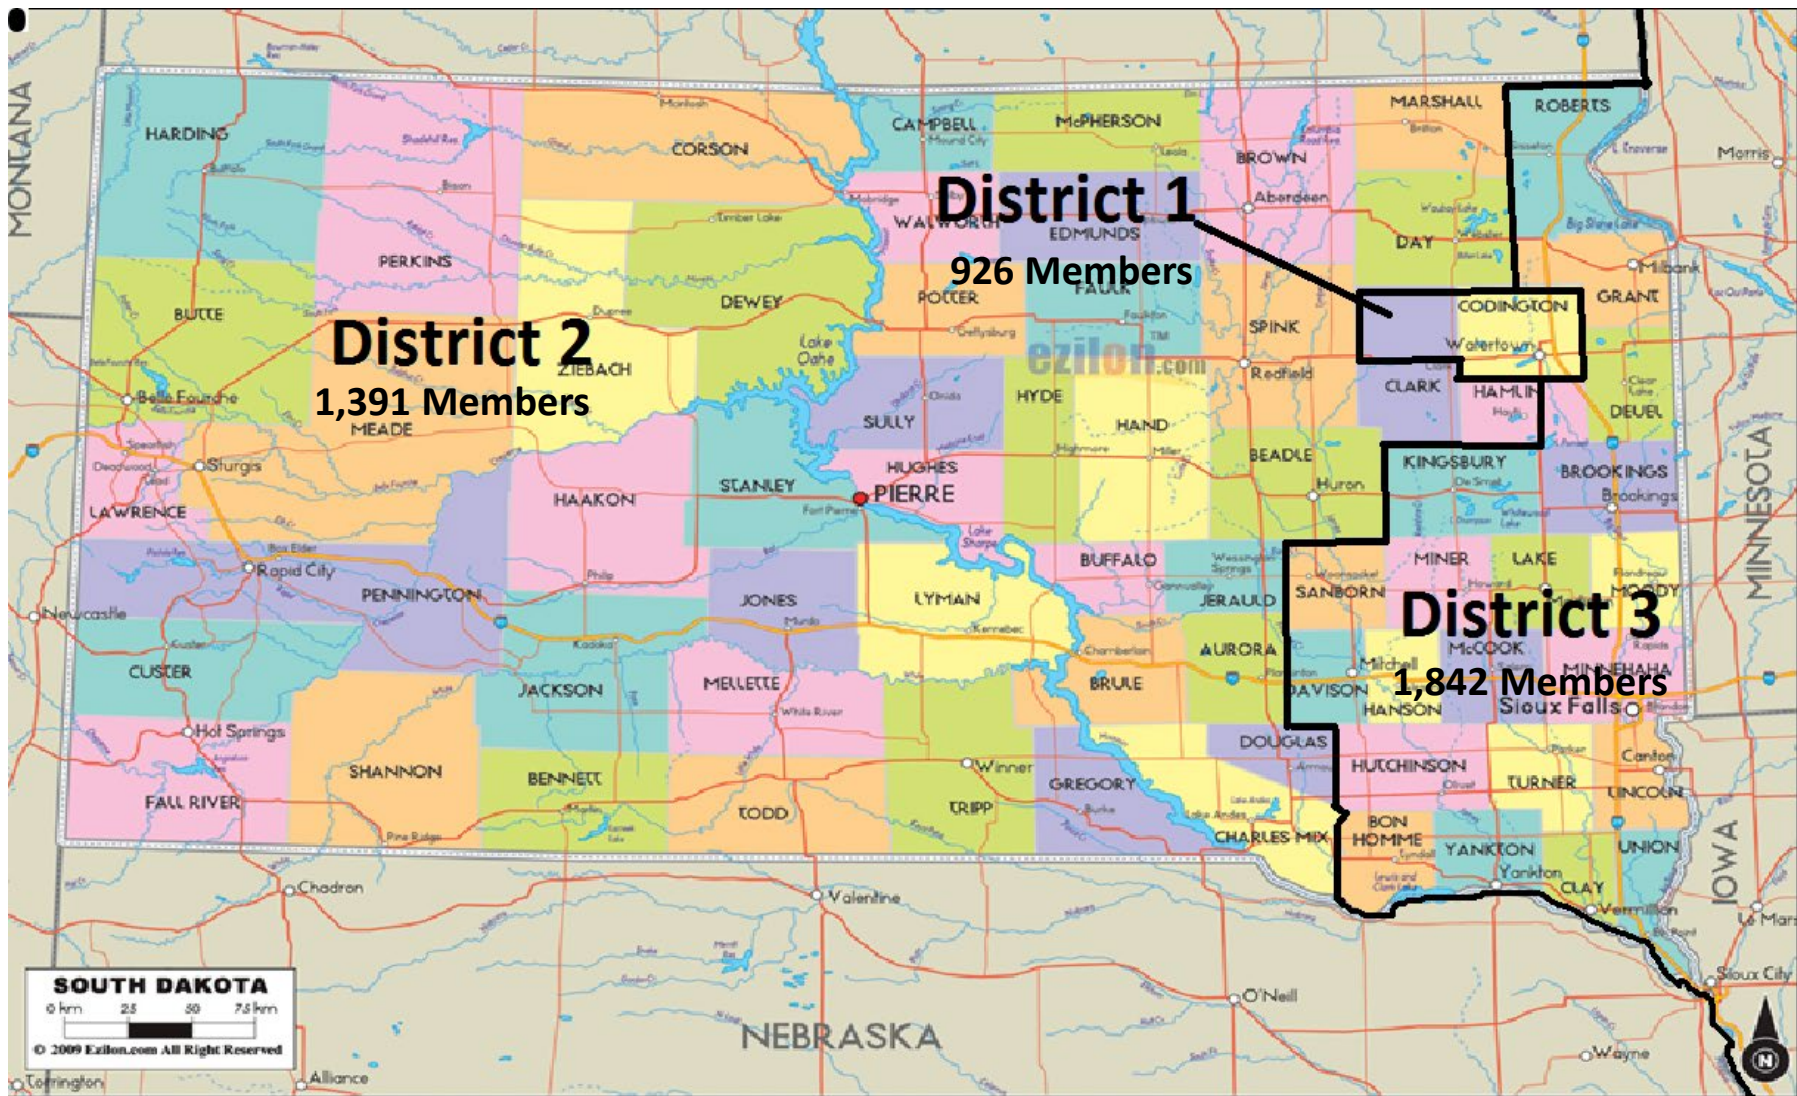

GLCP Membership Districts

District 1: All of Codrington County and the entire portion of Clark County that is north of Hwy 212.

District 2: The entire portion of Hamlin County that is west of Hwy 81, the entire portion of Clark County that is south of Hwy 212. All South Dakota counties west of the above marked line that follows the county borders and all states west of the South Dakota/Minnesota state lines.

District 3: All South Dakota counties east of the above-marked line that follows the county borders and all states east of the South Dakota/Minnesota state lines.

GLCP Membership Districts

District 1

District 2

District 3

District 1: All of Codington County and the entire portion of Clark County that is north of Hwy 212.

District 2: The entire portion of Hamlin County that is west of Hwy 81, the entire portion of Clark County that is south of Hwy 212. All South Dakota counties west of the above marked line that follows the county borders and all states west of the South Dakota/Minnesota state lines.

District 3: All South Dakota counties east of the above-marked line that follows the county borders and all states east of the South Dakota/Minnesota state lines.