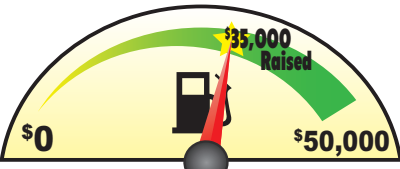

E30 Challenge

Receive \$0.30 off per gallon on Premium E30 for the Month of June at:

Cowboy Country Store #2 (Hwy 212/81) • Prairie Stop (Hwy 212/20)

Sioux Valley Coop (all 3 locations) • Stone's Truck Stop (Hwy 212/129)

Let's put the Pedal to the Metal TO FILL THE TANK!

GLE will continue to donate \$0.30 for every gallon of E30 purchased to the Watertown Boys & Girls Club.

OUR GOAL IS \$50,000 BY JUNE 30TH

 Glacial Lakes Energy, LLC