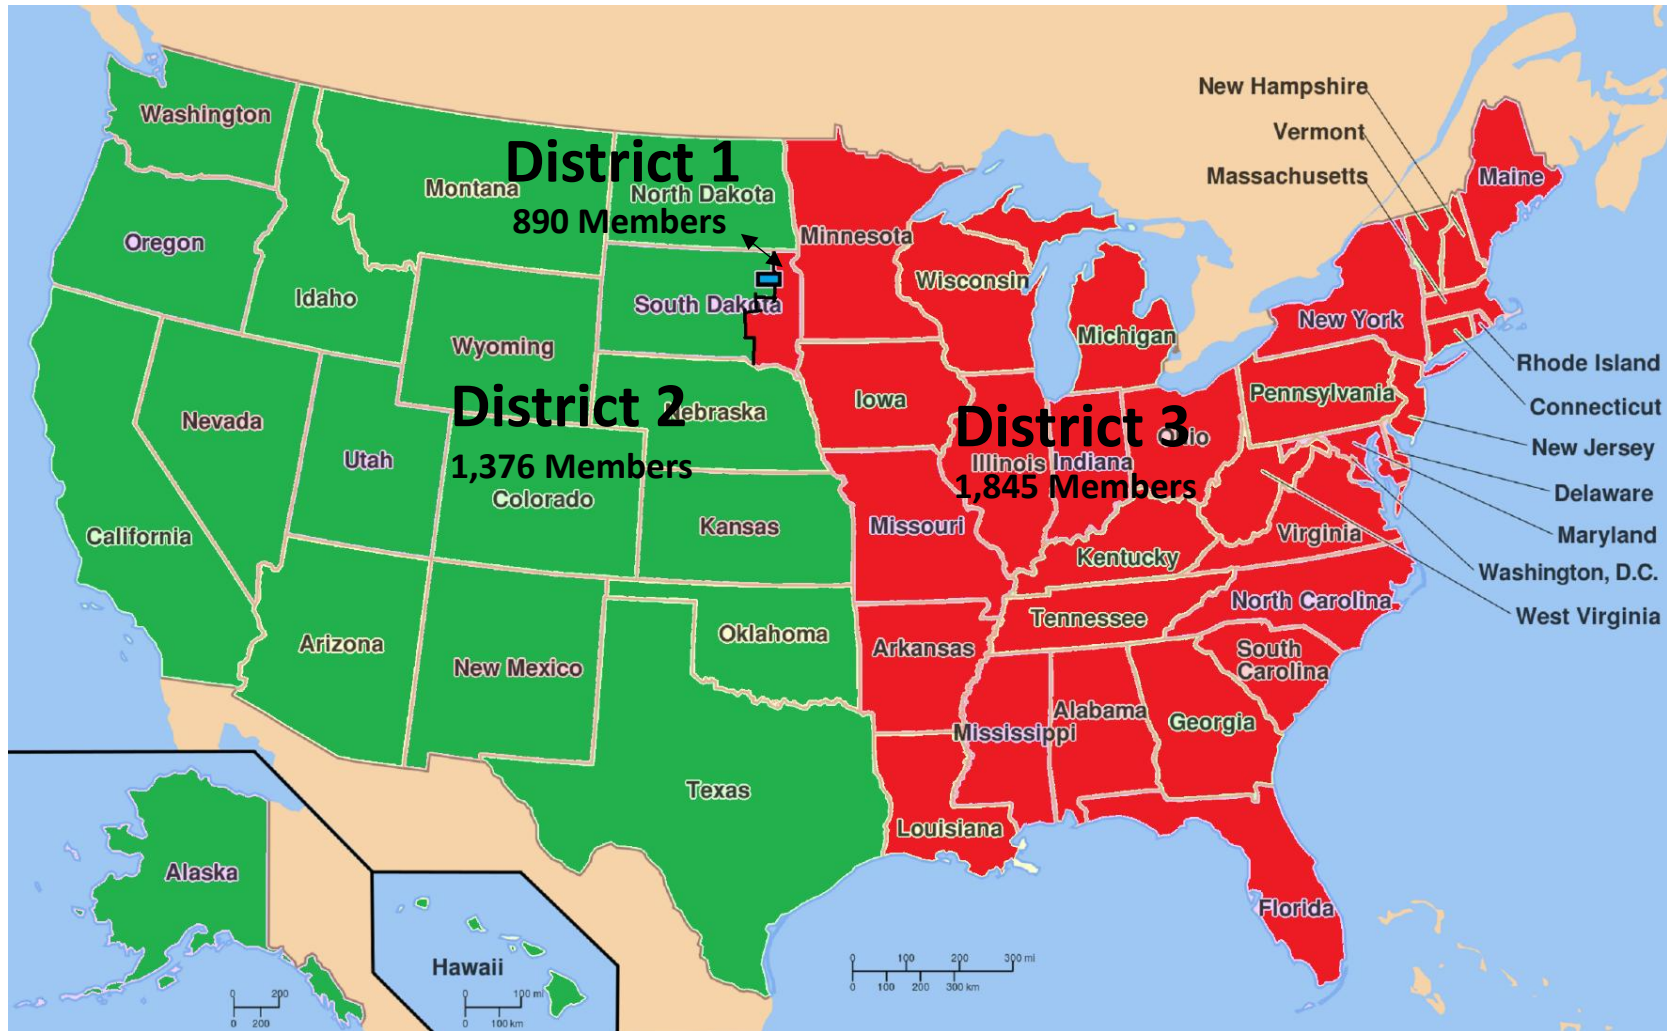

# GLCP Membership Districts

District 1: All of Codington County and the entire portion of Clark County that is north of Hwy 212.

District 2: The entire portion of Hamlin County that is west of Hwy 81, the entire portion of Clark County that is south of Hwy 212. All South Dakota counties west of the above marked line that follows the county borders and all states west of the South Dakota/Minnesota state lines.

District 3: All South Dakota counties east of the above-marked line that follows the county borders and all states east of the South Dakota/Minnesota state lines.

# GLCP Membership Districts

District 1

District 2

District 3

District 1: All of Codington County and the entire portion of Clark County that is north of Hwy 212.

District 2: The entire portion of Hamlin County that is west of Hwy 81, the entire portion of Clark County that is south of Hwy 212. All South Dakota counties west of the above marked line that follows the county borders and all states west of the South Dakota/Minnesota state lines.