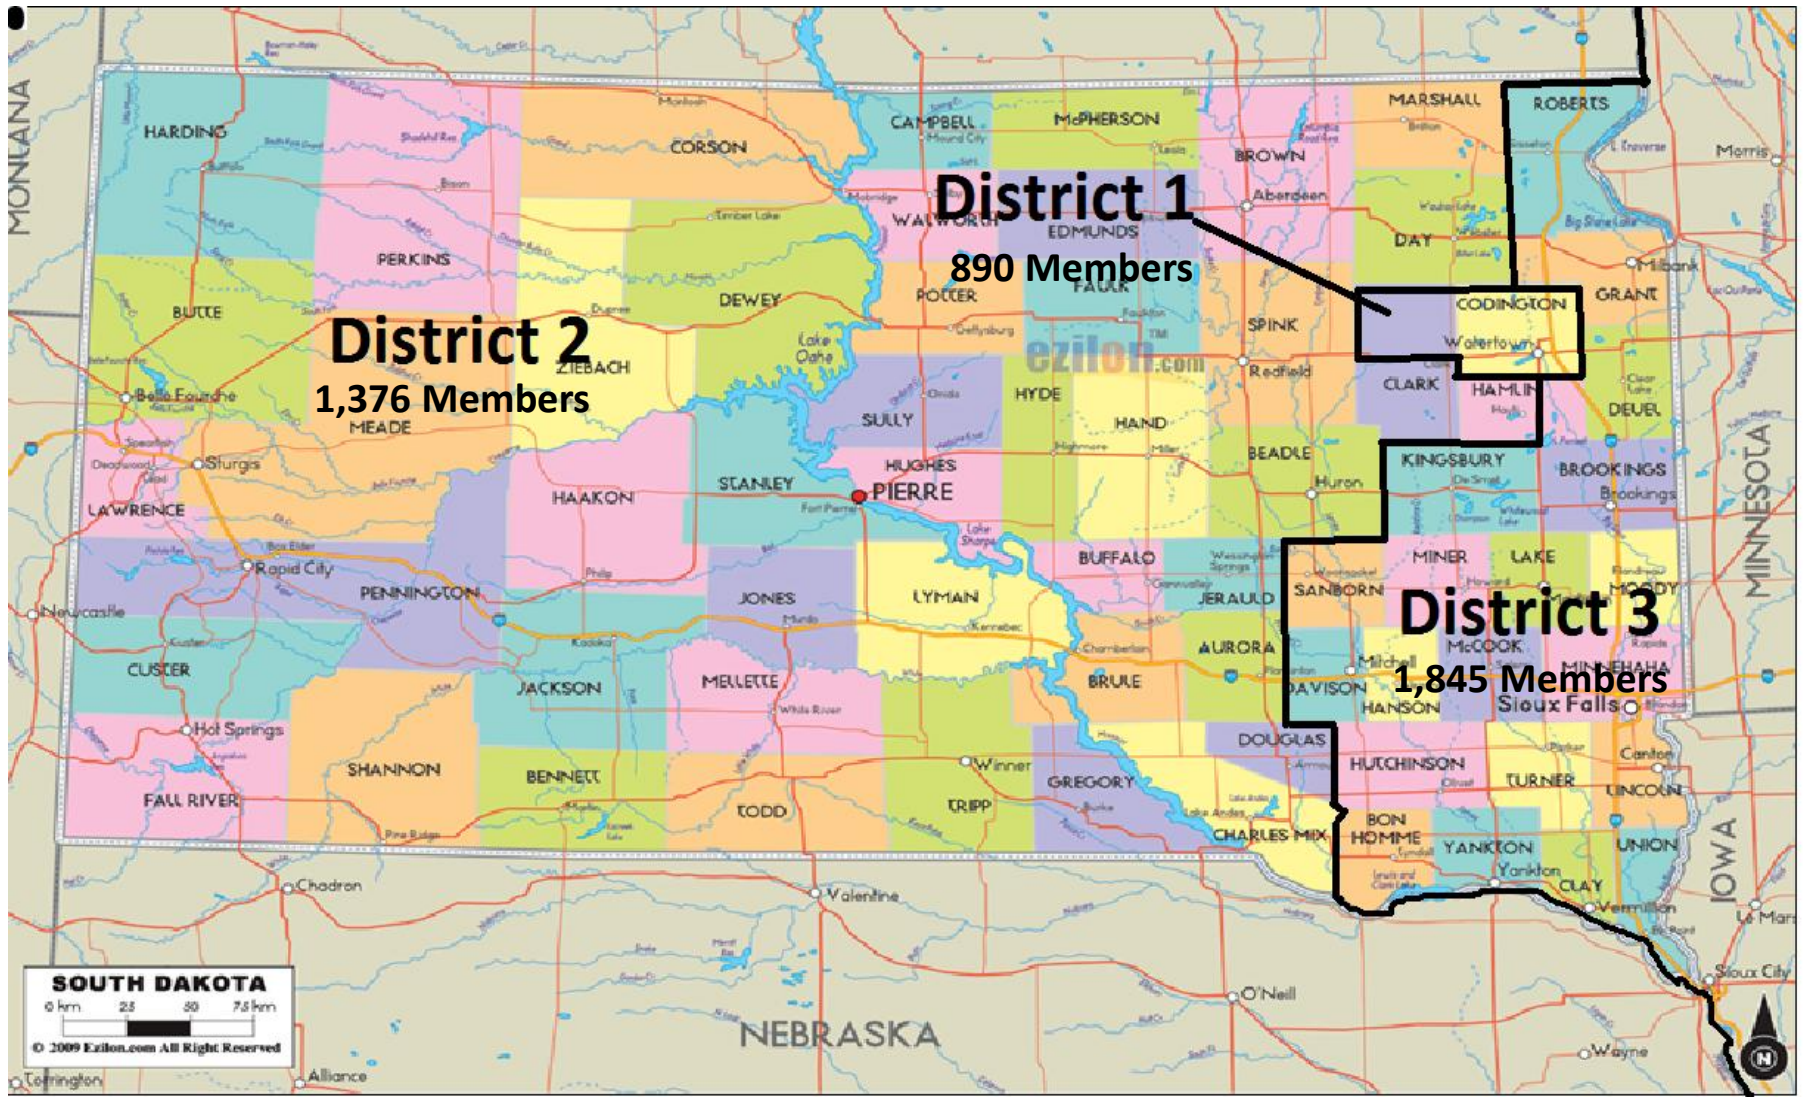

# GLCP Membership Districts

District 1: All of Codington County and the entire portion of Clark County that is north of Hwy 212.

District 2: The entire portion of Hamlin County that is west of Hwy 81, the entire portion of Clark County that is south of Hwy 212. All South Dakota counties west of the above marked line that follows the county borders and all states west of the South Dakota/Minnesota state lines.

District 3: All South Dakota counties east of the above-marked line that follows the county borders and all states east of the South Dakota/Minnesota state lines.

# GLCP Membership Districts

District 1

District 2

District 3

District 1: All of Codington County and the entire portion of Clark County that is north of Hwy 212.

District 2: The entire portion of Hamlin County that is west of Hwy 81, the entire portion of Clark County that is south of Hwy 212. All South Dakota counties west of the above marked line that follows the county borders and all states west of the South Dakota/Minnesota state lines.